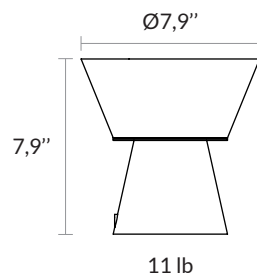

Alain Ellouz
.paris

GAMA®

. édition

NOMADIC LAMP